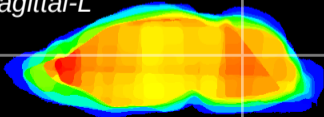

*Coronal*

*Sagittal-R*

*Sagittal-L*

ViBrism: CX03622  
*Horizontal*

Cb nucleus