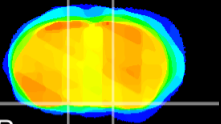

Coronal

Sagittal-R

Sagittal-L

ViBrism: CX03622
Horizontal

S0