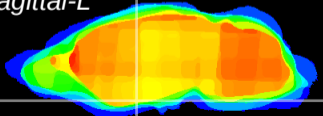

Coronal

Sagittal-R

Sagittal-L

ViBrism: CX03622
Horizontal

S0