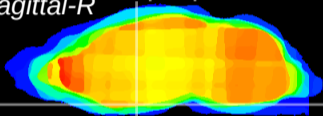

Coronal

Sagittal-R

Sagittal-L

ViBrism: CX03622
Horizontal

S0