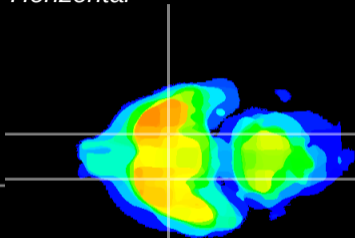

Coronal

Sagittal-R

Sagittal-L

ViBrism: CX03622
Horizontal

S0