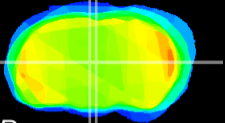

Coronal

Sagittal-R

Sagittal-L

ViBrism: CX03624
Horizontal

MD