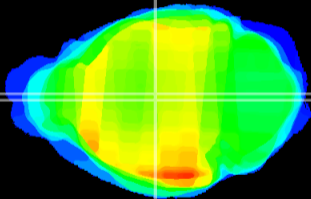

Coronal

Sagittal-R

Sagittal-L

ViBrism: CX03624
Horizontal

MD