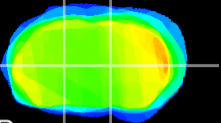

Coronal

Sagittal-R

Sagittal-L

ViBrism: CX03624
Horizontal

VA/VL