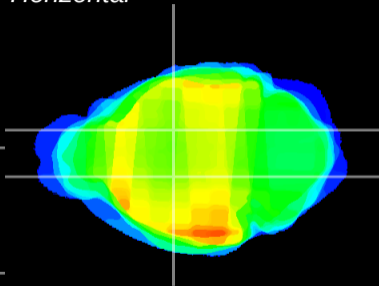

Coronal

Sagittal-R

Sagittal-L

ViBrism: CX03624
Horizontal

VA/VL