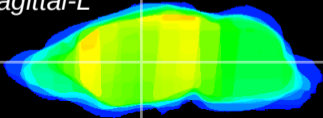

Coronal

Sagittal-R

Sagittal-L

ViBrism: CX03624
Horizontal

VA/VL