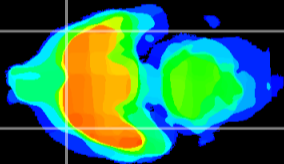

Coronal

Sagittal-R

Sagittal-L

ViBrism: CX03625
Horizontal

Pir