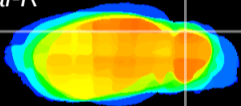

Coronal

Sagittal-R

Sagittal-L

ViBrism: CX03627
Horizontal

Cb lobe