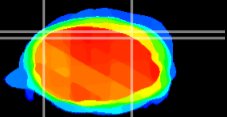

Coronal

Sagittal-R

Sagittal-L

ViBrism: CX03627
Horizontal

Cb lobe