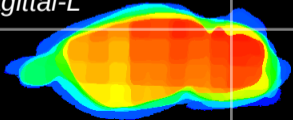

Coronal

Sagittal-R

Sagittal-L

ViBrism: CX03627
Horizontal

Cb lobe