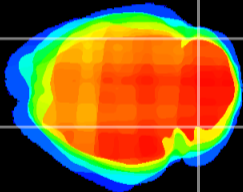

Coronal

Sagittal-R

Sagittal-L

ViBrism: CX03627
Horizontal

Cb lobe