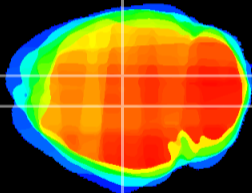

Coronal

Sagittal-R

Sagittal-L

ViBrism: CX03627
Horizontal

DG