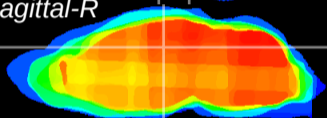

Coronal

Sagittal-R

Sagittal-L

ViBrism: CX03627
Horizontal

DG