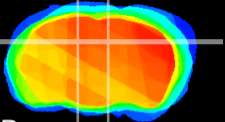

Coronal

Sagittal-R

Sagittal-L

ViBrism: CX03627
Horizontal

DG