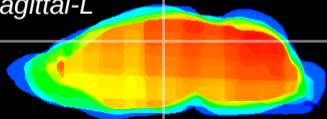

Coronal

Sagittal-R

Sagittal-L

ViBrism: CX03627
Horizontal

DG