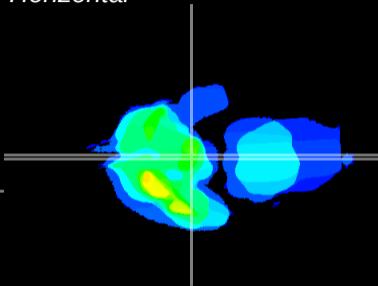

Coronal

Sagittal-R

Sagittal-L

ViBrism: CX03627
Horizontal

ME