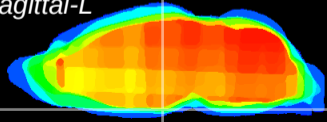

Coronal

Sagittal-R

Sagittal-L

ViBrism: CX03627
Horizontal

ME