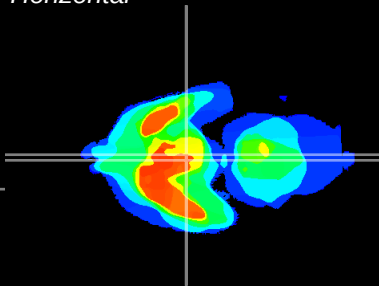

Coronal

Sagittal-R

Sagittal-L

ViBrism: CX03628
Horizontal

Arc