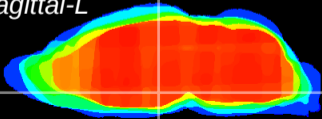

Coronal

Sagittal-R

Sagittal-L

ViBrism: CX03628
Horizontal

DM