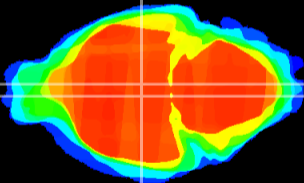

Coronal

Sagittal-R

Sagittal-L

ViBrism: CX03628
Horizontal

DM