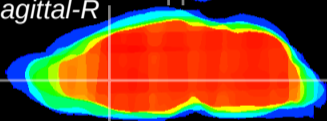

Coronal

Sagittal-R

Sagittal-L

ViBrism: CX03628
Horizontal

LS