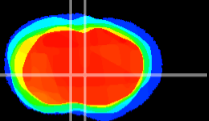

Coronal

Sagittal-R

Sagittal-L

ViBrism: CX03628
Horizontal

LS