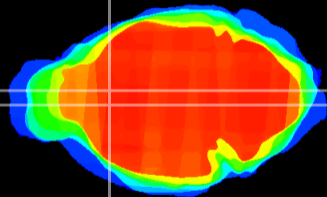

Coronal

Sagittal-R

Sagittal-L

ViBrism: CX03628
Horizontal

LS