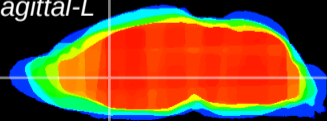

Coronal

Sagittal-R

Sagittal-L

ViBrism: CX03628
Horizontal

LS