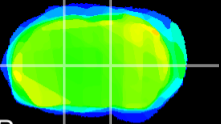

Coronal

Sagittal-R

Sagittal-L

ViBrism: CX03629
Horizontal

VA/VL