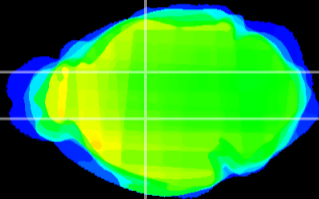

Coronal

Sagittal-R

Sagittal-L

ViBrism: CX03629
Horizontal

VA/VL