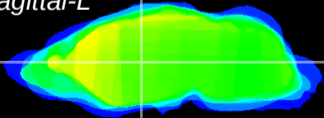

Coronal

Sagittal-R

Sagittal-L

ViBrism: CX03629
Horizontal

VA/VL