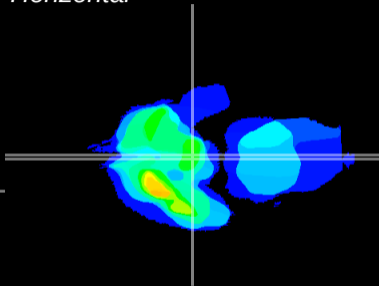

Coronal

Sagittal-R

Sagittal-L

ViBrism: CX03634
Horizontal

ME