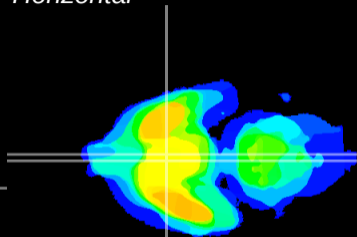

Coronal

Sagittal-R

Sagittal-L

ViBrisM: CX03634
Horizontal

SCN