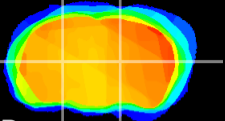

Coronal

Sagittal-R

Sagittal-L

ViBrism: CX03637
Horizontal

VPM/VPL