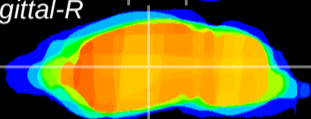

Coronal

Sagittal-R

Sagittal-L

ViBrism: CX03637
Horizontal

VPM/VPL