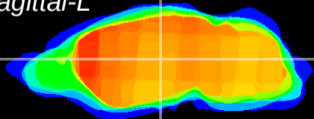

Coronal

Sagittal-R

Sagittal-L

ViBrism: CX03637
Horizontal

VPM/VPL