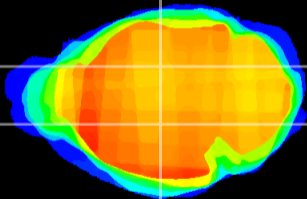

Coronal

Sagittal-R

Sagittal-L

ViBrism: CX03637
Horizontal

VPM/VPL