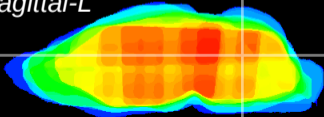

Coronal

Sagittal-R

Sagittal-L

ViBrism: CX03640
Horizontal

Cb nucleus