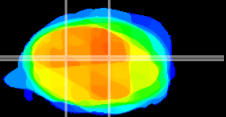

Coronal

Sagittal-R

Sagittal-L

ViBrism: CX03640
Horizontal

Cb nucleus