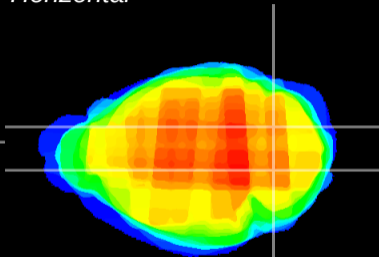

Coronal

Sagittal-R

Sagittal-L

ViBrism: CX03640
Horizontal

Cb nucleus