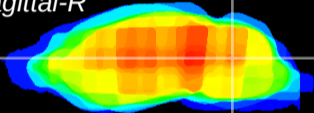

Coronal

Sagittal-R

Sagittal-L

ViBrism: CX03640
Horizontal

Cb nucleus