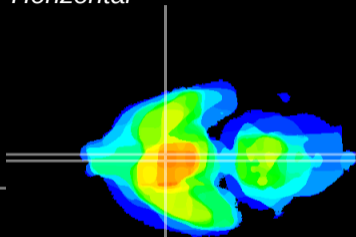

Coronal

Sagittal-R

Sagittal-L

ViBrism: CX03640
Horizontal

SCN