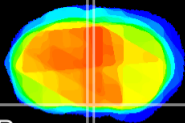

Coronal

Sagittal-R

Sagittal-L

ViBrism: CX03640
Horizontal

SCN