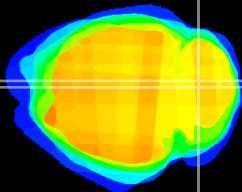

Coronal

Sagittal-R

Sagittal-L

ViBrism: CX03642
Horizontal

Cb vermis