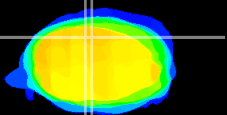

Coronal

Sagittal-R

Sagittal-L

ViBrism: CX03642
Horizontal

Cb vermis