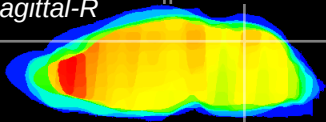

Coronal

Sagittal-R

Sagittal-L

ViBrism: CX03642
Horizontal

Cb vermis