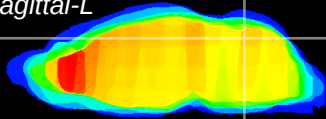

Coronal

Sagittal-R

Sagittal-L

ViBrism: CX03642
Horizontal

Cb vermis