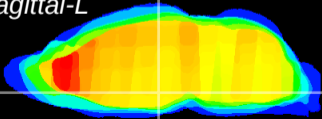

Coronal

Sagittal-R

Sagittal-L

ViBrism: CX03642
Horizontal

DM