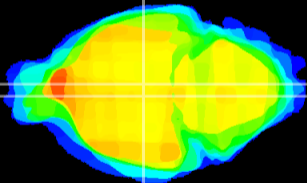

Coronal

Sagittal-R

Sagittal-L

ViBrism: CX03642
Horizontal

DM