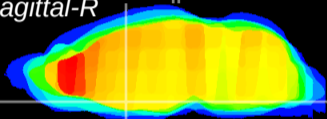

Coronal

Sagittal-R

Sagittal-L

ViBriSM: CX03642
Horizontal

MPA