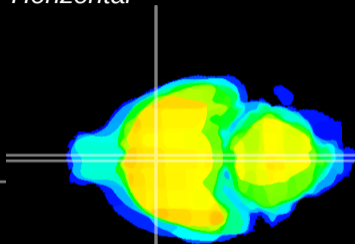

Coronal

Sagittal-R

Sagittal-L

ViBriSM: CX03642
Horizontal

MPA