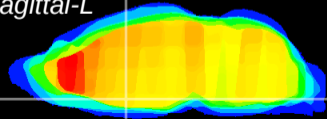

Coronal

Sagittal-R

Sagittal-L

ViBriSM: CX03642
Horizontal

MPA