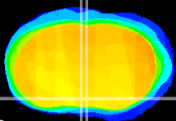

Coronal

Sagittal-R

Sagittal-L

ViBriSM: CX03642
Horizontal

MPA