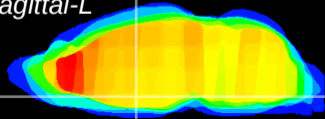

Coronal

Sagittal-R

Sagittal-L

ViBriSm: CX03642  
Horizontal

SPa dorsal