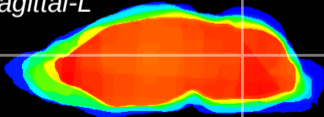

Coronal

Sagittal-R

Sagittal-L

ViBrism: CX03643
Horizontal

Cb nucleus