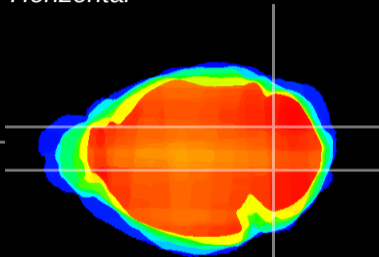

Coronal

Sagittal-R

Sagittal-L

ViBrism: CX03643
Horizontal

Cb nucleus