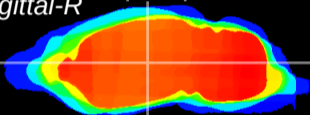

Coronal

Sagittal-R

Sagittal-L

ViBrism: CX03643
Horizontal

VPM/VPL