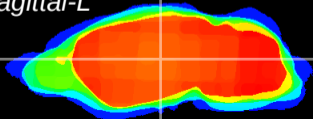

Coronal

Sagittal-R

Sagittal-L

ViBrism: CX03643
Horizontal

VPM/VPL