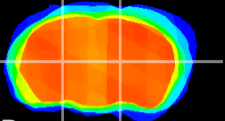

Coronal

Sagittal-R

Sagittal-L

ViBrism: CX03643
Horizontal

VPM/VPL