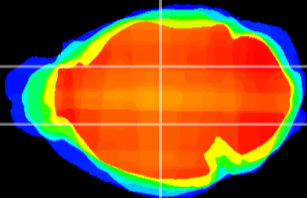

Coronal

Sagittal-R

Sagittal-L

ViBrism: CX03643
Horizontal

VPM/VPL