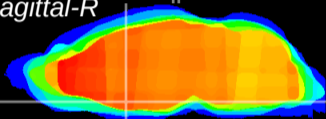

Coronal

Sagittal-R

Sagittal-L

ViBriSM: CX03644
Horizontal

MPA