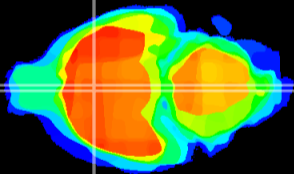

Coronal

Sagittal-R

Sagittal-L

ViBriSM: CX03644
Horizontal

MPA