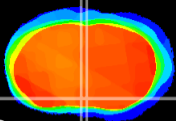

Coronal

Sagittal-R

Sagittal-L

ViBriSM: CX03644
Horizontal

MPA