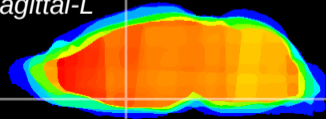

Coronal

Sagittal-R

Sagittal-L

ViBriSM: CX03644
Horizontal

MPA