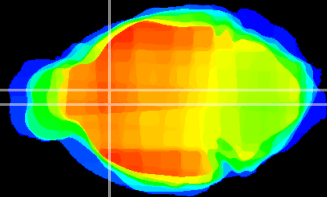

Coronal

Sagittal-R

Sagittal-L

ViBrism: CX03647
Horizontal

LS