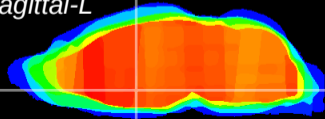

Coronal

Sagittal-R

Sagittal-L

ViBrism: CX03649
Horizontal

Pa