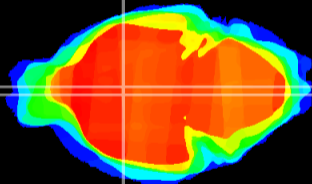

Coronal

Sagittal-R

Sagittal-L

ViBrism: CX03649
Horizontal

Pa