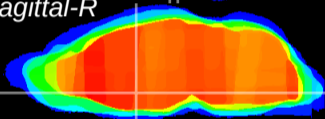

Coronal

Sagittal-R

Sagittal-L

ViBrism: CX03649
Horizontal

Pa