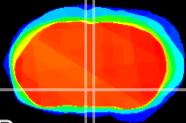

Coronal

Sagittal-R

Sagittal-L

ViBrism: CX03649
Horizontal

Pa