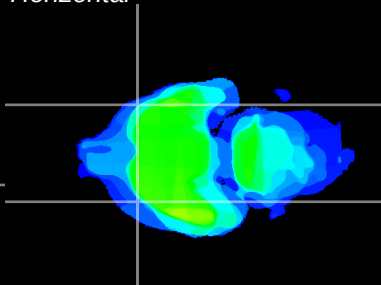

Coronal

Sagittal-R

Sagittal-L

ViBrism: CX03656
Horizontal

Pir