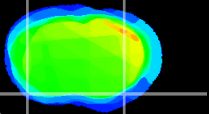

Coronal

Sagittal-R

Sagittal-L

ViBrism: CX03656
Horizontal

Pir