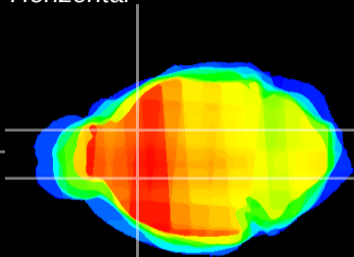

Coronal

Sagittal-R

Sagittal-L

ViBris: CX03661  
Horizontal

CPU medial