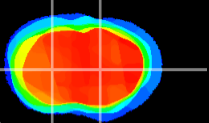

Coronal

Sagittal-R

Sagittal-L

ViBris: CX03661  
Horizontal

CPU medial