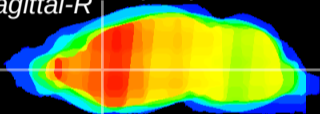

Coronal

Sagittal-R

Sagittal-L

ViBris: CX03661  
Horizontal

CPU medial