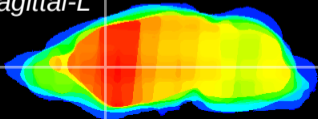

Coronal

Sagittal-R

Sagittal-L

ViBris: CX03661  
Horizontal

CPU medial