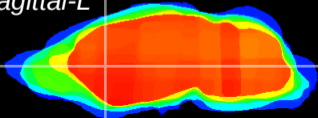

Coronal

Sagittal-R

Sagittal-L

ViBrism: CX03662
Horizontal

CPu medial