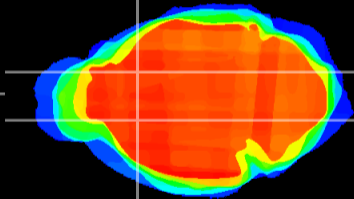

Coronal

Sagittal-R

Sagittal-L

ViBrism: CX03662
Horizontal

CPu medial