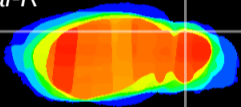

Coronal

Sagittal-R

Sagittal-L

ViBrism: CX03664
Horizontal

Cb lobe