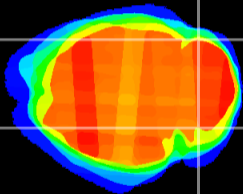

Coronal

Sagittal-R

Sagittal-L

ViBrism: CX03664
Horizontal

Cb lobe