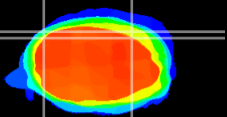

Coronal

Sagittal-R

Sagittal-L

ViBrism: CX03664
Horizontal

Cb lobe