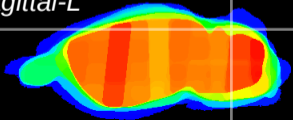

Coronal

Sagittal-R

Sagittal-L

ViBrism: CX03664
Horizontal

Cb lobe