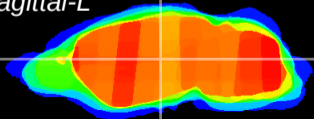

Coronal

Sagittal-R

Sagittal-L

ViBrisM: CX03664
Horizontal

VPM/VPL