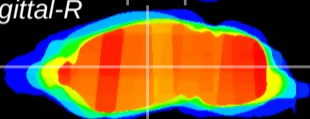

Coronal

Sagittal-R

Sagittal-L

ViBrisM: CX03664
Horizontal

VPM/VPL