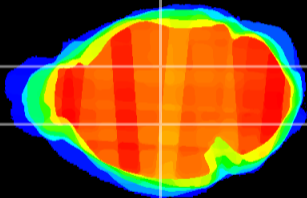

Coronal

Sagittal-R

Sagittal-L

ViBrisM: CX03664
Horizontal

VPM/VPL