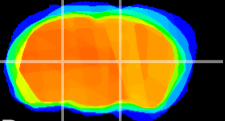

Coronal

Sagittal-R

Sagittal-L

ViBrisM: CX03664
Horizontal

VPM/VPL