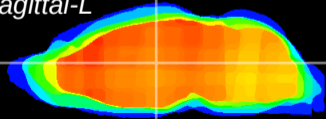

Coronal

Sagittal-R

Sagittal-L

ViBrism: CX03666
Horizontal

MD