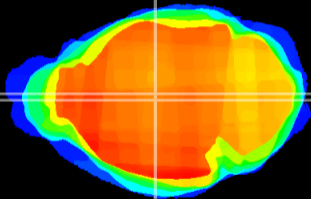

Coronal

Sagittal-R

Sagittal-L

ViBrism: CX03666
Horizontal

MD