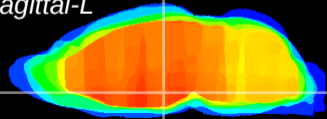

Coronal

Sagittal-R

Sagittal-L

ViBrism: CX03668
Horizontal

DM