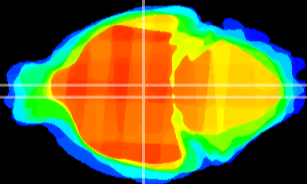

Coronal

Sagittal-R

Sagittal-L

ViBrism: CX03668
Horizontal

DM