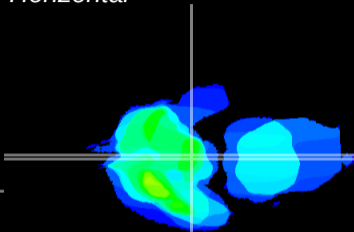

Coronal

Sagittal-R

Sagittal-L

ViBrism: CX03670
Horizontal

ME