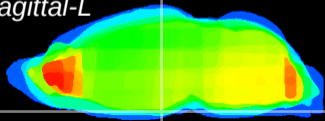

Coronal

Sagittal-R

Sagittal-L

ViBrism: CX03670
Horizontal

ME