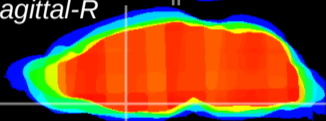

Coronal

Sagittal-R

Sagittal-L

ViBriSm: CX03675
Horizontal

MPA