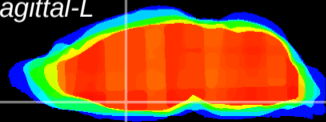

Coronal

Sagittal-R

Sagittal-L

ViBriSm: CX03675
Horizontal

MPA