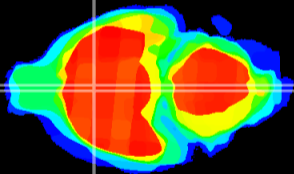

Coronal

Sagittal-R

Sagittal-L

ViBriSm: CX03675
Horizontal

MPA