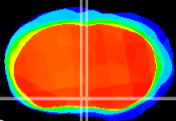

Coronal

Sagittal-R

Sagittal-L

ViBriSm: CX03675
Horizontal

MPA