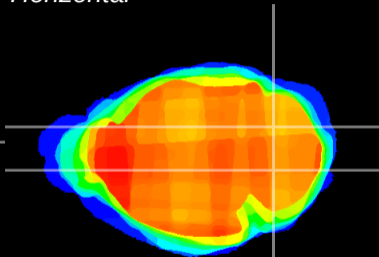

Coronal

Sagittal-R

Sagittal-L

ViBrisM: CX03676
Horizontal

Cb nucleus