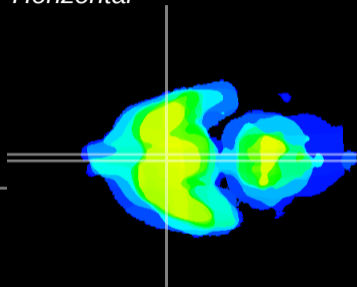

Coronal

Sagittal-R

Sagittal-L

ViBrism: CX03680
Horizontal

SCN