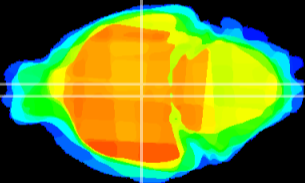

Coronal

Sagittal-R

Sagittal-L

ViBrism: CX03688
Horizontal

DM