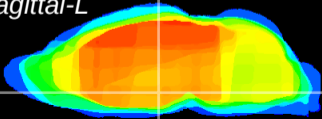

Coronal

Sagittal-R

Sagittal-L

ViBrism: CX03688
Horizontal

DM