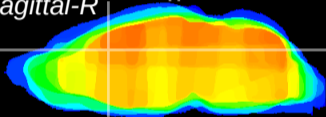

Coronal

Sagittal-R

Sagittal-L

ViBrism: CX03697
Horizontal

Cx cingulate