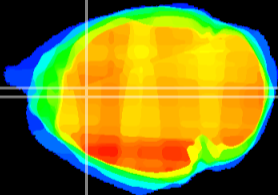

Coronal

Sagittal-R

Sagittal-L

ViBrism: CX03697
Horizontal

Cx cingulate