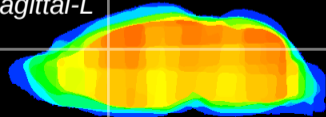

Coronal

Sagittal-R

Sagittal-L

ViBrism: CX03697
Horizontal

Cx cingulate