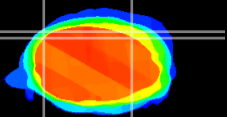

Coronal

Sagittal-R

Sagittal-L

ViBrism: CX03700
Horizontal

Cb lobe