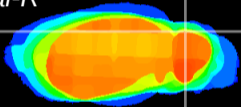

Coronal

Sagittal-R

Sagittal-L

ViBrism: CX03700
Horizontal

Cb lobe