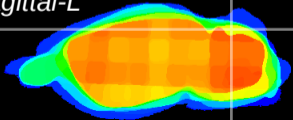

Coronal

Sagittal-R

Sagittal-L

ViBrism: CX03700
Horizontal

Cb lobe