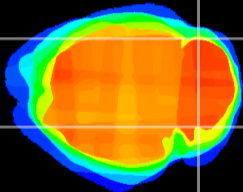

Coronal

Sagittal-R

Sagittal-L

ViBrism: CX03700
Horizontal

Cb lobe