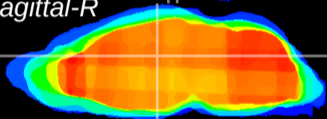

Coronal

Sagittal-R

Sagittal-L

ViBrism: CX03700
Horizontal

Hb