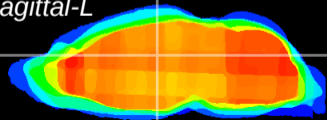

Coronal

Sagittal-R

Sagittal-L

ViBrism: CX03700
Horizontal

Hb