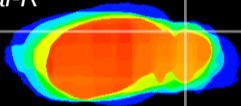

Coronal

Sagittal-R

Sagittal-L

ViBrism: CX03701
Horizontal

Cb lobe