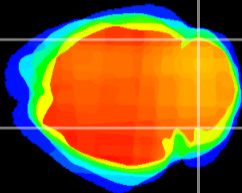

Coronal

Sagittal-R

Sagittal-L

ViBrism: CX03701
Horizontal

Cb lobe