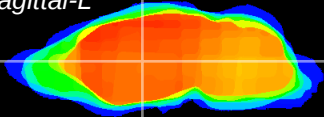

Coronal

Sagittal-R

Sagittal-L

ViBrism: CX03701
Horizontal

VA/VL