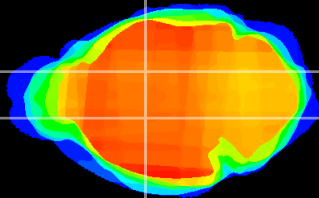

Coronal

Sagittal-R

Sagittal-L

ViBrism: CX03701
Horizontal

VA/VL