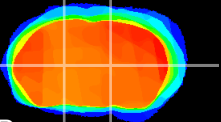

Coronal

Sagittal-R

Sagittal-L

ViBrism: CX03701
Horizontal

VA/VL