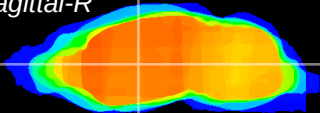

Coronal

Sagittal-R

Sagittal-L

ViBrism: CX03701
Horizontal

VA/VL