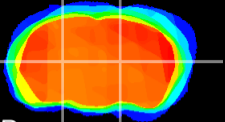

Coronal

Sagittal-R

Sagittal-L

ViBrism: CX03701
Horizontal

VPM/VPL