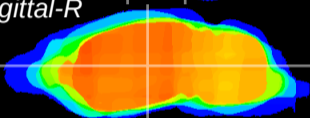

Coronal

Sagittal-R

Sagittal-L

ViBrism: CX03701
Horizontal

VPM/VPL