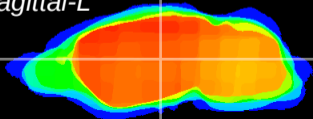

Coronal

Sagittal-R

Sagittal-L

ViBrism: CX03701
Horizontal

VPM/VPL