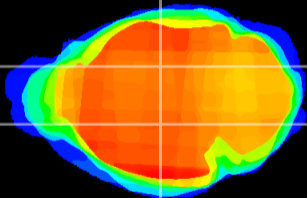

Coronal

Sagittal-R

Sagittal-L

ViBrism: CX03701
Horizontal

VPM/VPL