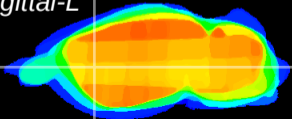

Coronal

Sagittal-R

Sagittal-L

ViBrism: CX03704
Horizontal

CPU lateral