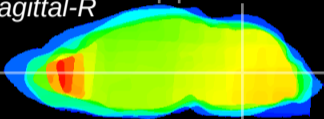

Coronal

Sagittal-R

Sagittal-L

ViBrism: CX03707
Horizontal

MVe