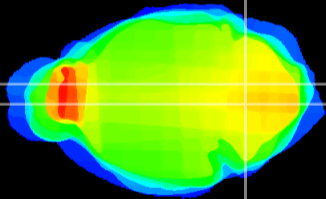

Coronal

Sagittal-R

Sagittal-L

ViBrism: CX03707
Horizontal

MVe