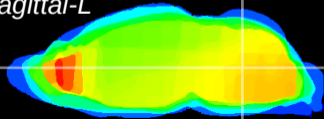

Coronal

Sagittal-R

Sagittal-L

ViBrism: CX03707
Horizontal

MVe