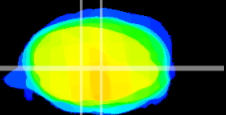

Coronal

Sagittal-R

Sagittal-L

ViBrism: CX03707
Horizontal

MVe