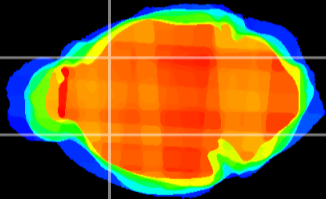

Coronal

Sagittal-R

Sagittal-L

ViBriSM: CX03708
Horizontal

CPU lateral