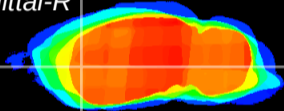

Coronal

Sagittal-R

Sagittal-L

ViBriSM: CX03708
Horizontal

CPU lateral