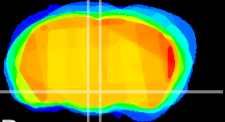

Coronal

Sagittal-R

Sagittal-L

ViBrism: CX03709
Horizontal

DM