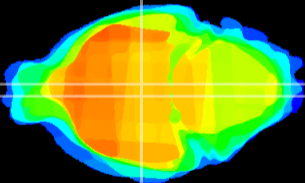

Coronal

Sagittal-R

Sagittal-L

ViBrism: CX03709
Horizontal

DM