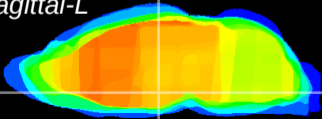

Coronal

Sagittal-R

Sagittal-L

ViBrism: CX03709
Horizontal

DM