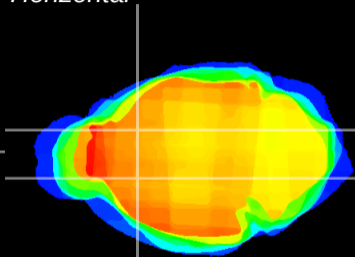

Coronal

Sagittal-R

Sagittal-L

ViBrisM: CX03720  
Horizontal

CPu medial