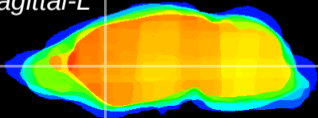

Coronal

Sagittal-R

Sagittal-L

ViBrisM: CX03720  
Horizontal

CPu medial