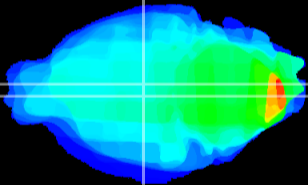

Coronal

Sagittal-R

Sagittal-L

ViBrism: CX03729
Horizontal

DM