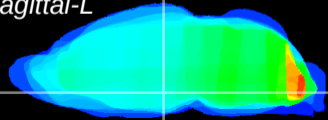

Coronal

Sagittal-R

Sagittal-L

ViBrism: CX03729
Horizontal

DM